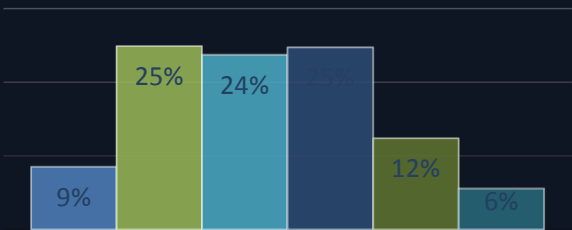

### VISITORS PROFILE

OUR READERS ARE FAMILIES, COUPLES, FRIENDS AND SINGLES WHO LOVE TO GO OUTSIDE AND ENJOY BEING ACTIVE TOGETHER OR ALONE

- ACTIVE TRAVELERS WITH A PASSION FOR NATURE AND SUSTAINABILITY
- ALL READERS FROM THE NETHERLANDS AND BELGIUM
- 49% IS FEMALE
- AVERAGE AGE IS 40

**300,000 PAGEVIEWS** | 150,000 VISITORS PER MONTH

AVERAGE READING TIME PER ARTICLE 2:36

40,000 FOLLOWERS ON SOCIAL MEDIA SNOWREPUBLIC  
**100,000 FOLLOWERS** INCLUDING MOUNTAINREPORTERS AND ALPENWEERMAN

200,000 – 400,000 MONTHLY REACH ON PINTEREST

14,000 NEWSLETTER SUBSCRIPTIONS

AVERAGE AGE IS 40

■ 18-24 ■ 25-34 ■ 35-44 ■ 45-54 ■ 55-64 ■ 65+

49% OF VISITORS IS FEMALE

■ MALE ■ FEMALE

**PRESS TRIPS  
TO PROMOTE YOUR DESTINATION**